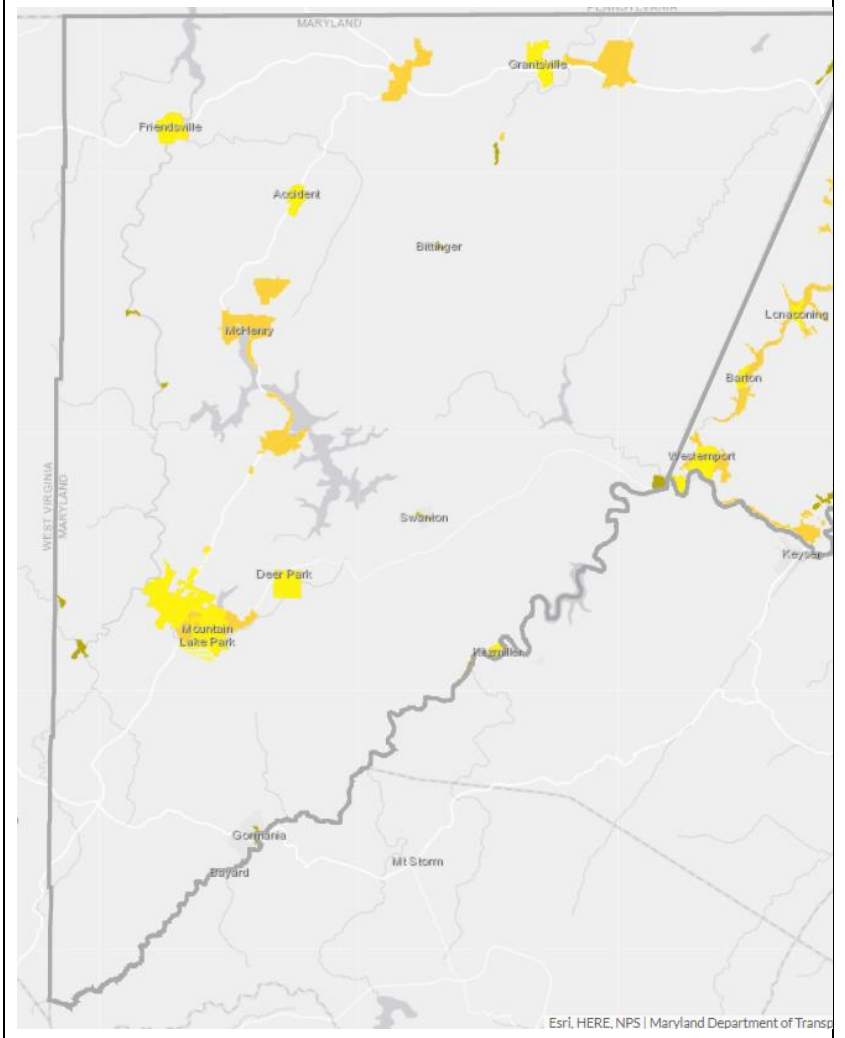

Licensed Establishments in Garrett County

<http://mdpgis.mdp.state.md.us/PFA/publicinfotemplate/index.html>

Esri, HERE, NPS | Maryland Department of Transp