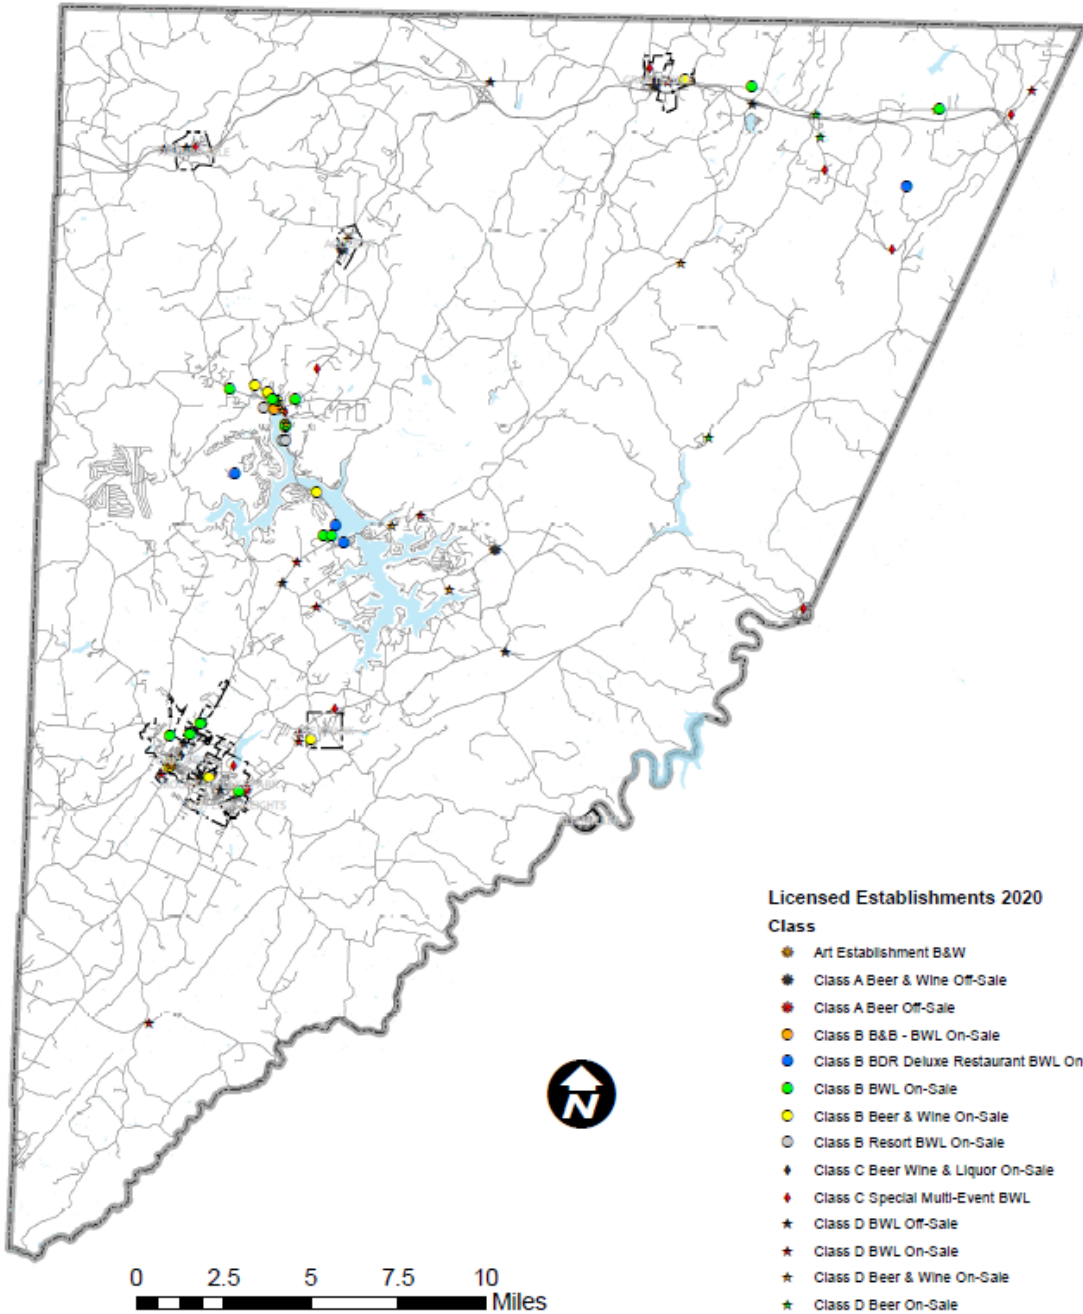

Licensed Establishments in Garrett County

<http://mdpgis.mdp.state.md.us/PFA/publicinfotemplate/index.html>

Esri, HERE, NPS | Maryland Department of Transp